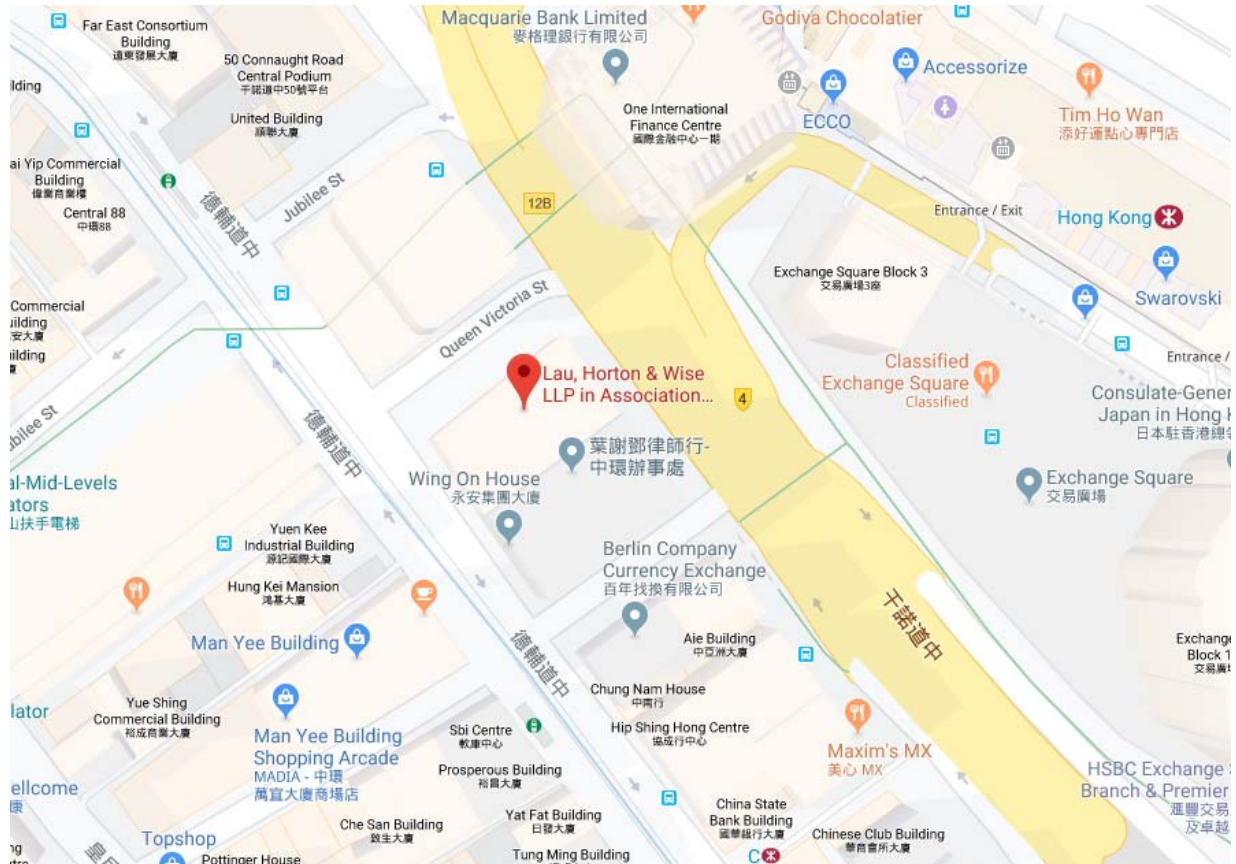

Lau, Horton & Wise LLP

in Association with CMS Hasche Sigle, Hong Kong LLP
劉賀韋律師事務所有限法律責任合夥
與 CMS 德和信律師事務所聯盟

Address & Map

Hong Kong

Our Address

Lau, Horton & Wise LLP, in Association with
CMS Hasche Sigle, Hong Kong LLP
8th Floor, Nexus Building
41 Connaught Road Central,
Hong Kong

T +852 2533 7878

Directions

Hong Kong office

From the Airport

Distance from the airport is approx 35.7KM. A taxi or the Airport Express is the most efficient way of reaching the office. When taking the Airport Express you will arrive at Hong Kong Station. From here it is a 5-minute walk to the Nexus Building, 41 Connaught Road Central, Hong Kong.

By Taxi

If arriving by taxi provide the driver with the following address: Nexus Building, 41 Connaught Road Central, Hong Kong 中環干諾道中41號盈置大廈.

By MTR

The Nexus Building is a 5 minute walk from Central MTR station Exit A or B.