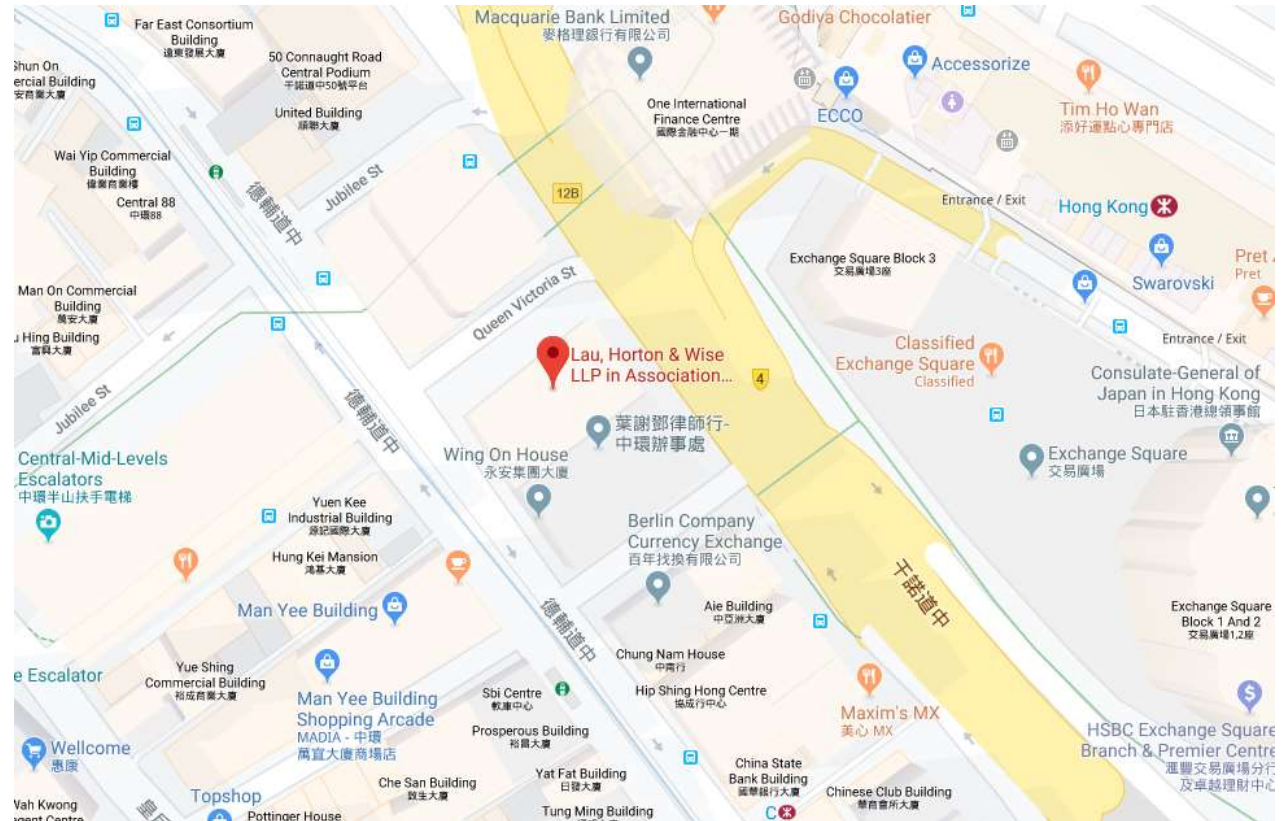

Lau, Horton & Wise LLP

in Association with CMS Hasche Sigle, Hong Kong LLP

劉賀韋律師事務所有限法律責任合夥

與CMS 德和信律師事務所聯盟

Address & Map

Hong Kong

Our Address

Lau, Horton & Wise LLP, in Association with
CMS Hasche Sigle, Hong Kong LLP
8th Floor, Nexus Building
41 Connaught Road Central
Hong Kong

T +852 2533 7878